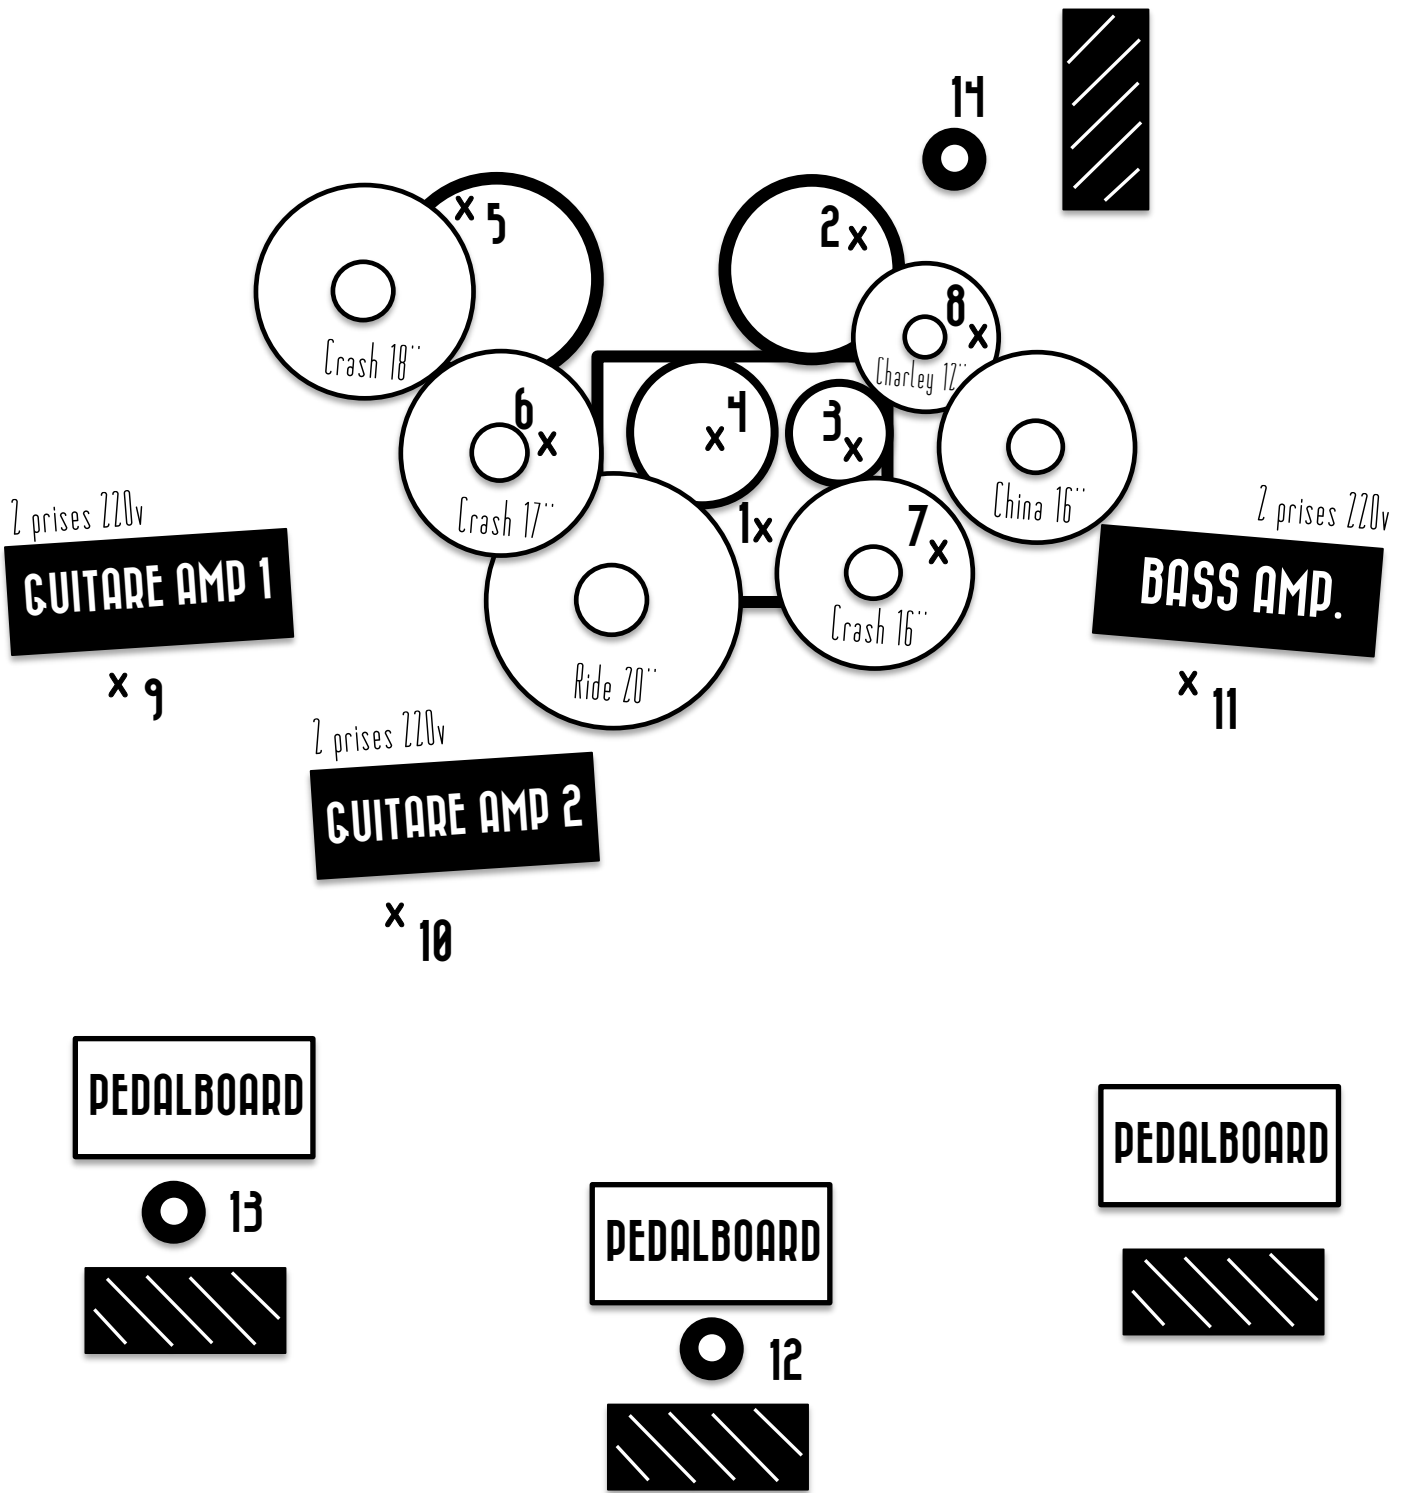

TREMPAINS

Fête de la Musique - Scène Tremplin
(Place Gutenberg)

TV

MUSIQUE PUB

PLAN DE SCENE

FICHE TECHNIQUE

N°	INSTRUMENTS	TYPE	MICROS	INSERT/AUX
1	DRUMS	GROSSE CAISSE 22"	D112/BETA52	GATE ; COMP
2	DRUMS	CAISSE CLAIRE 14"	BETA57/E604	GATE ; COMP
3	DRUMS	TOM AIGU 10"	E604/MD421	GATE
4	DRUMS	TOM MEDIUM 12"	E604/MD421	-
5	DRUMS	TOM BASSE 16"	E604/MD421	-
6	DRUMS	OVERHEAD LEFT	SM81/KM184	-
7	DRUMS	OVERHEAD RIGHT	SM81/KM184	-
8	DRUMS	CHARLEY 12"	SM81/C451	-
9	GITAR 1	AMPLI 1	SM57	-
10	GITAR 2	AMPLI 2	SM57	-
11	BASS	AMPLI	RE20/BETA52	-
12	VOCAL	LEAD	SM58	COMP / REVERB
13	VOCAL	BACKING	SM58/SM57	COMP / REVERB
14	VOCAL	BACKING	SM58/E8155	COMP / REVERB

RETOUR

MICRO CHANT

X MICRO INST.

LE SET DURE 45 MINUTES ENVIRON

SONORISATION : INGE SON A PREVOIR PAR L'ORGANISATEUR

CONTACT

www.facebook.com/meetmeintheweet

@MMITT_Vincent